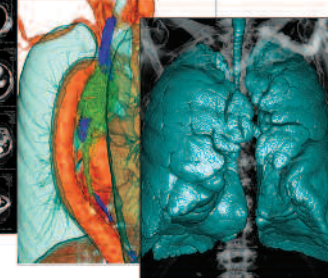

14"x17", 11"x14", 8"x10", A, A4
Film, Grayscale and Color Paper